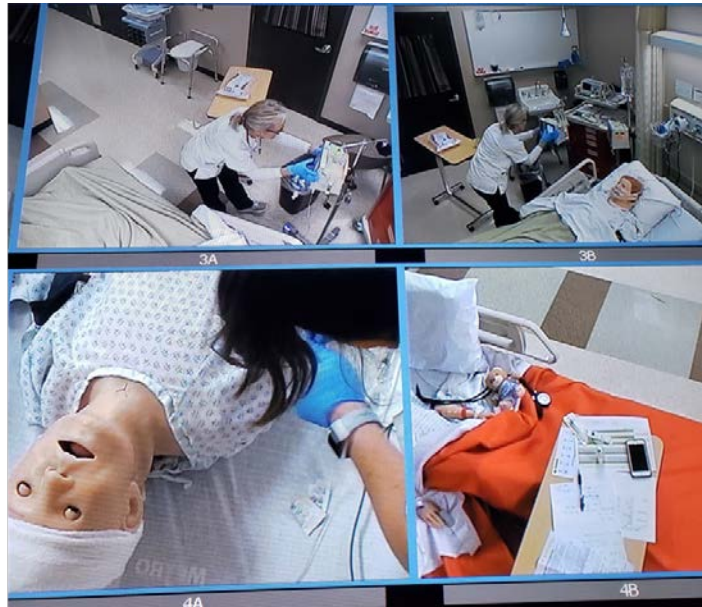

OUTSTANDING RURAL EDUCATOR/MENTOR

**TEREE
RITTENBACH**

1974 Sophomore nursing ceremony

-Classroom activities

Teaching in the simulation lab

-Teaching classes of ACLS, PALS and BLS

-Hosting events in our home ~ favorites are Movie Nights, Parties

Began working at the University of Jamestown - 1977

Camera View and Control Room

SIMULATION LAB

ACLS Testing

MOVIE NIGHT

Trips to Africa – with students

FAMILY

Dakota
Conference
on Rural and Public Health