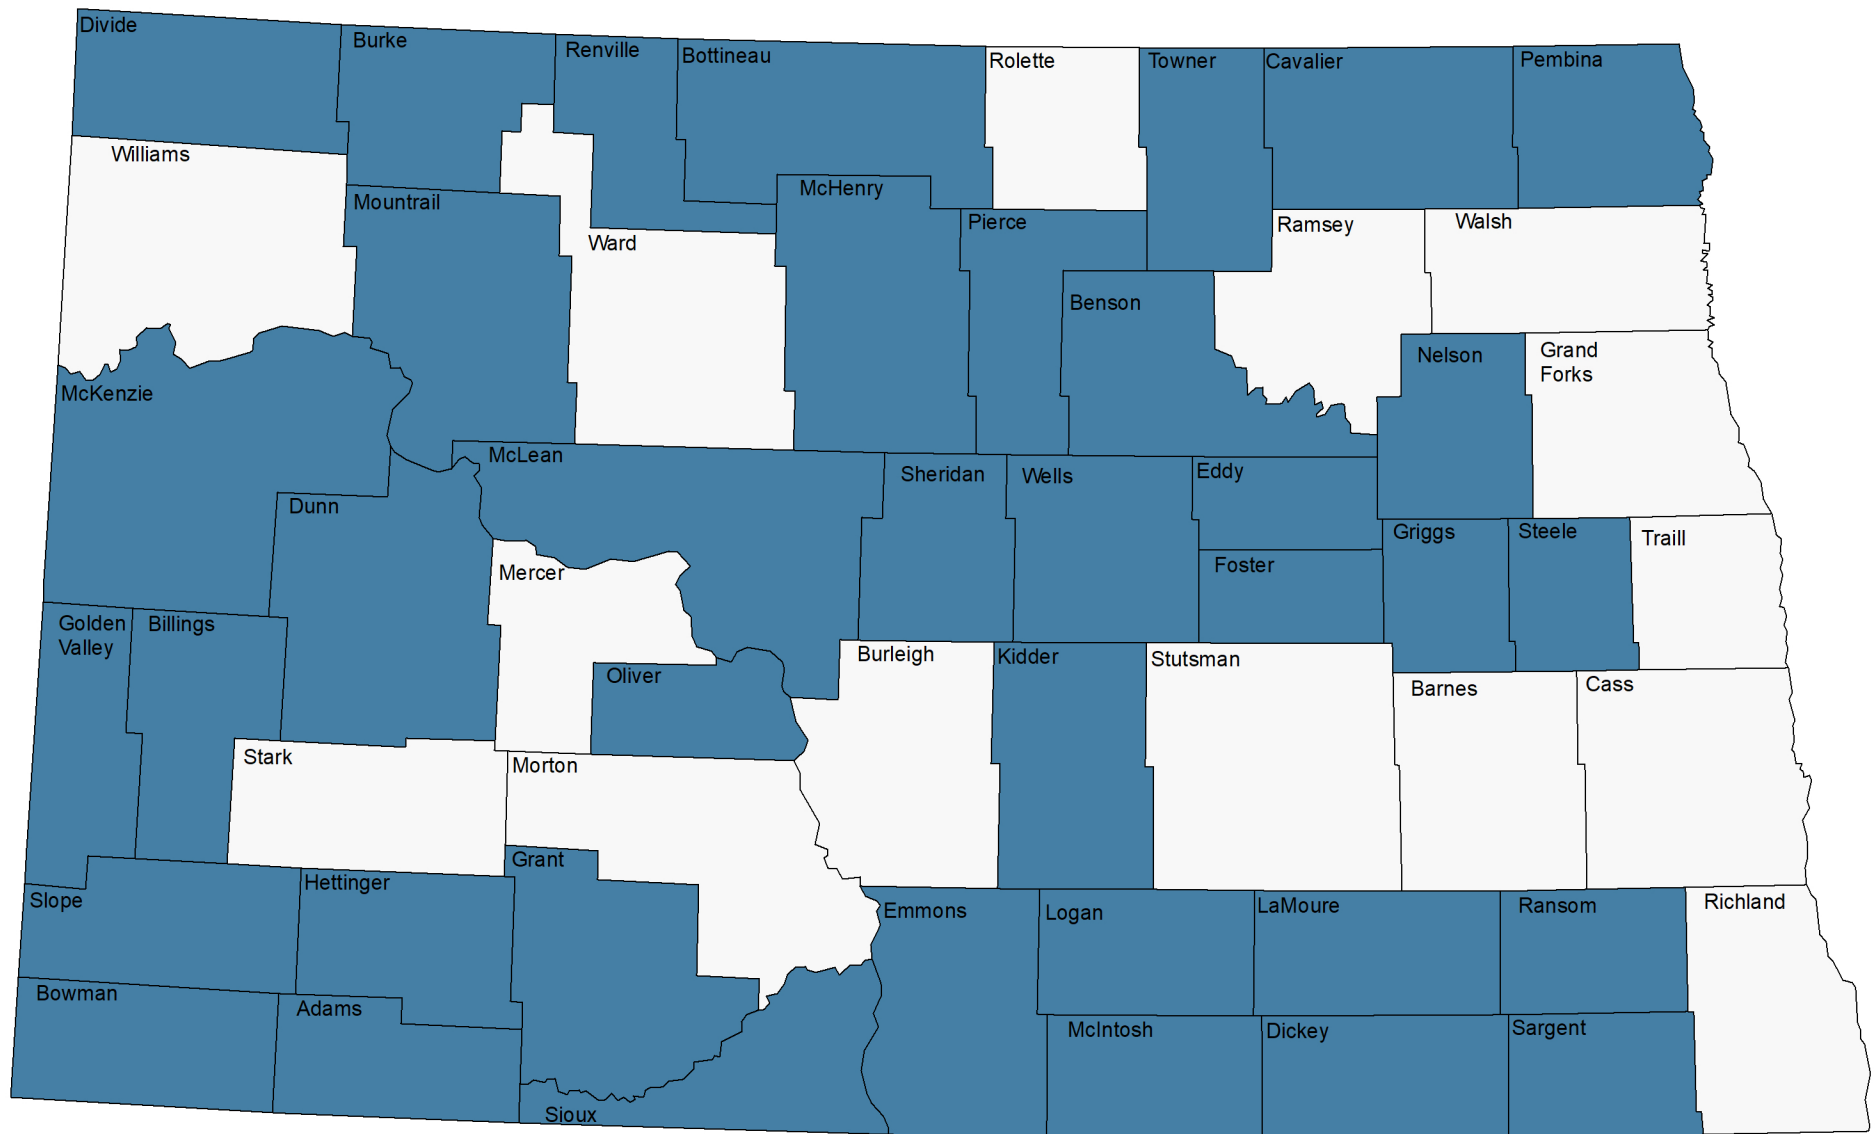

North Dakota Frontier Counties

38 of 53 North Dakota counties designated as frontier*
 *Less than 7 persons per square mile

Source: U.S. Census Bureau, ACS 2018 5-Year Estimates

Created by the North Dakota Healthcare Workforce Group on 2/2020